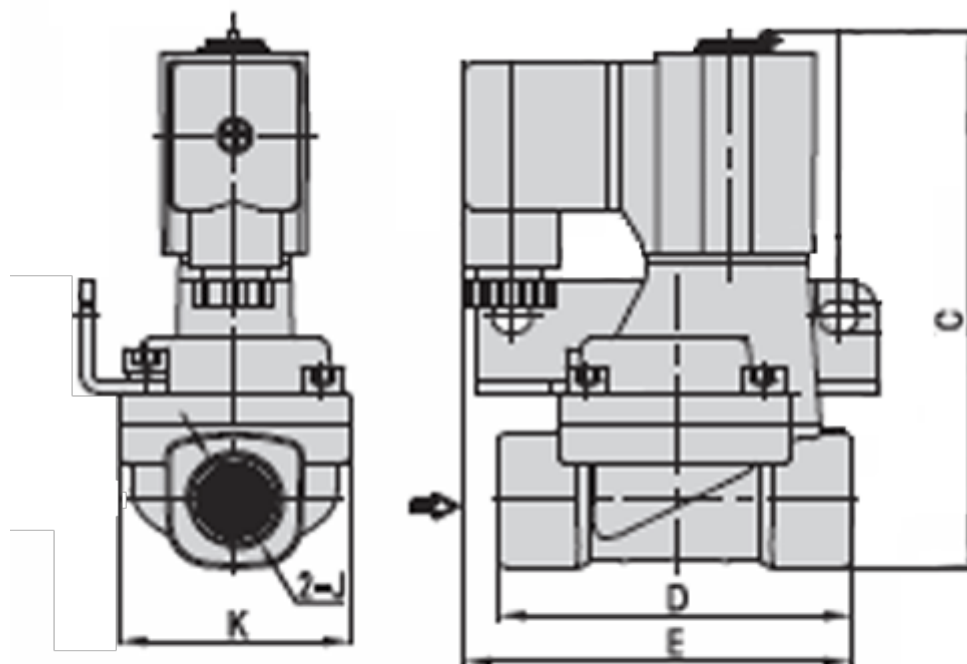

Data Sheet

Article number: 582S15015BG

Description: Fluid control valve - 2/2 NC, 2S15015BG - 24VDC
port 1/2" - orifice 15 internally piloted, stainless steel

Measures

C = 107.0

D = 70

E = 77.0

J = G 1/2"

K = 46